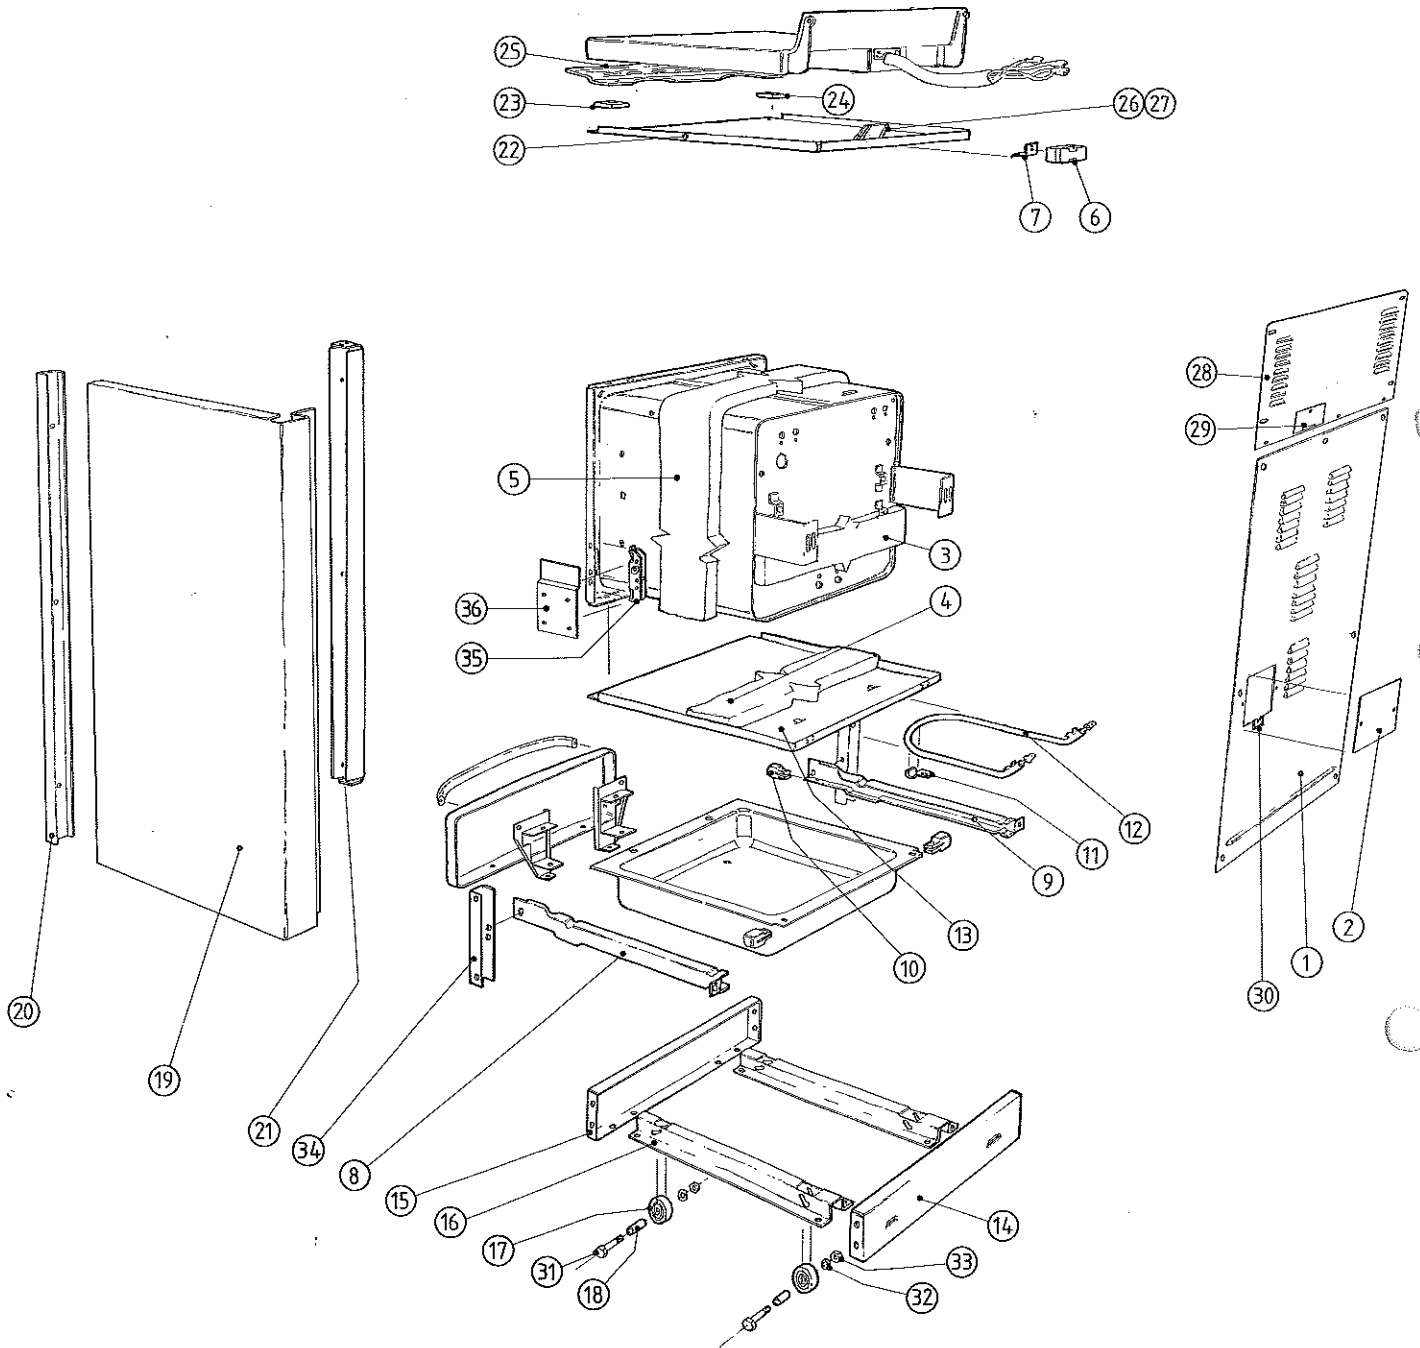

GENERAL ASSEMBLY 595 NON THERMOWAVE MODEL DIAGRAM

SWITCH PANEL ASSEMBLY 1U602W (NEPTUNE)

CERAMIC HOB ASSEMBLY 595

RADIANT HOB ASSEMBLY 595

OVEN ASSEMBLY NON THERMOWAVE MODELS AS FITTED TO:- 1U602W & 1U601W

GRILL COMPARTMENT & DOOR ASSEMBLY

DOOR ASSEMBLY

WARMER DRAWER ASSEMBLY