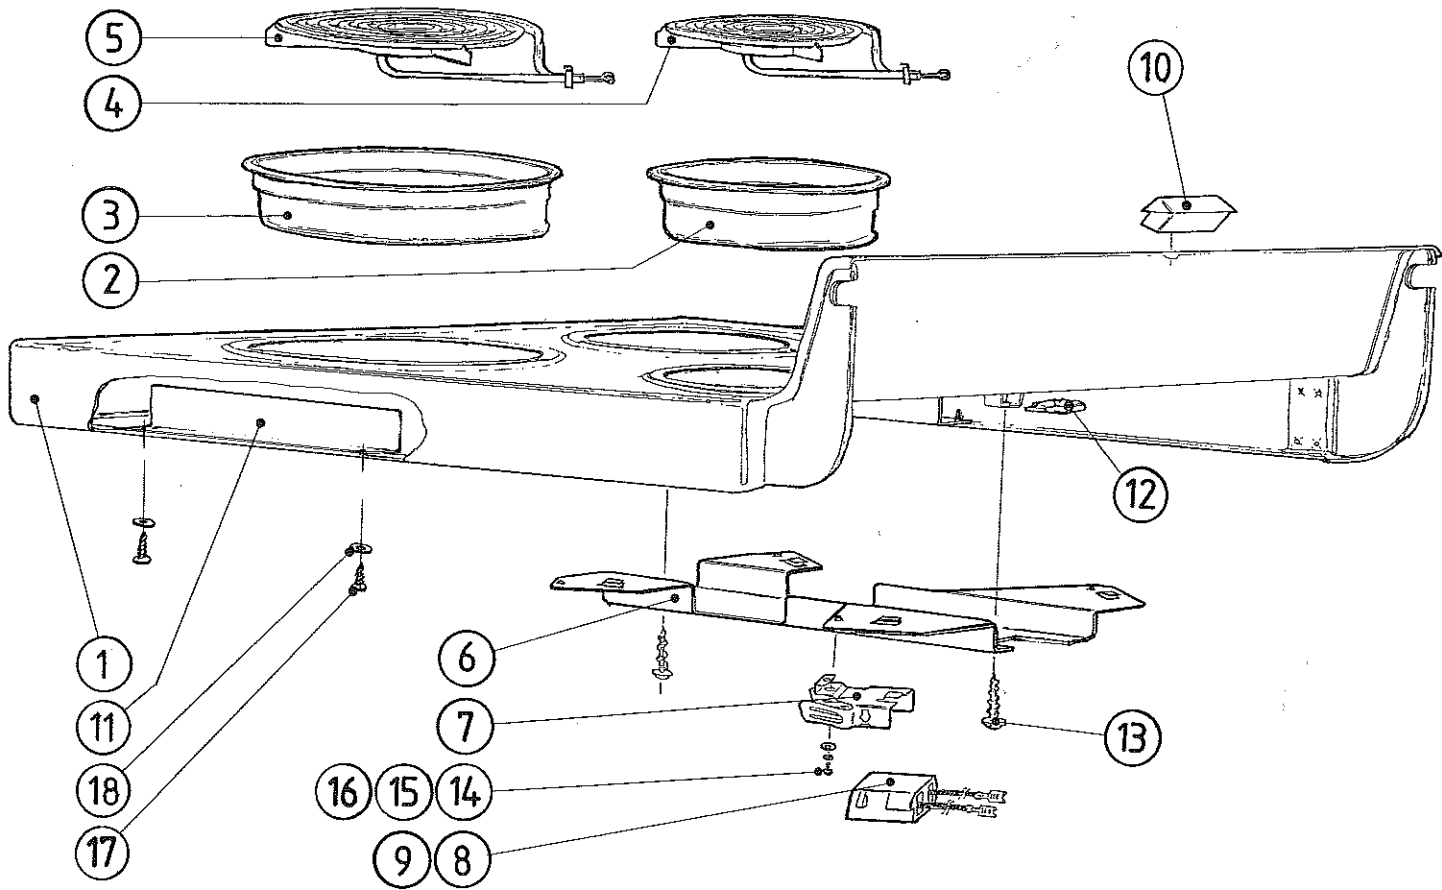

GENERAL ASSEMBLY 595 NON THERMOWAVE MODEL DIAGRAM

SWITCH PANEL ASSEMBLY 1U602W (NEPTUNE)

CERAMIC HOB ASSEMBLY 595

RADIANT HOB ASSEMBLY 595

OVEN ASSEMBLY NON THERMOWAVE MODELS AS FITTED TO:- 1U602W & 1U601W

GRILL COMPARTMENT & DOOR ASSEMBLY

DOOR ASSEMBLY

WARMER DRAWER ASSEMBLY