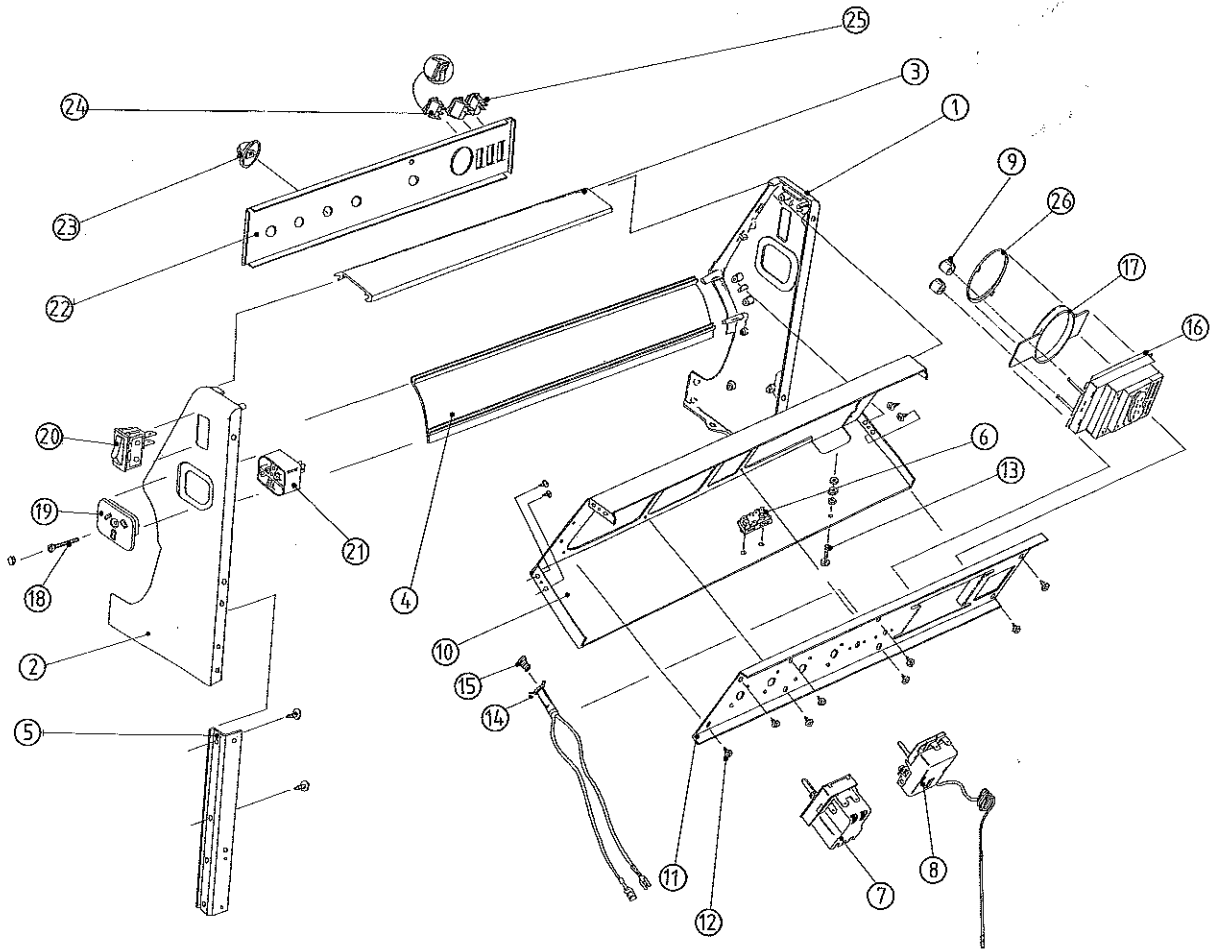

GENERAL ASSEMBLY 595 NON THERMOWAVE MODEL DIAGRAM

SWITCH PANEL ASSEMBLY 1U602W (NEPTUNE)

CERAMIC HOB ASSEMBLY 595

RADIANT HOB ASSEMBLY 595

OVEN ASSEMBLY NON THERMOWAVE MODELS AS FITTED TO:- 1U602W & 1U601W

GRILL COMPARTMENT & DOOR ASSEMBLY

DOOR ASSEMBLY

WARMER DRAWER ASSEMBLY