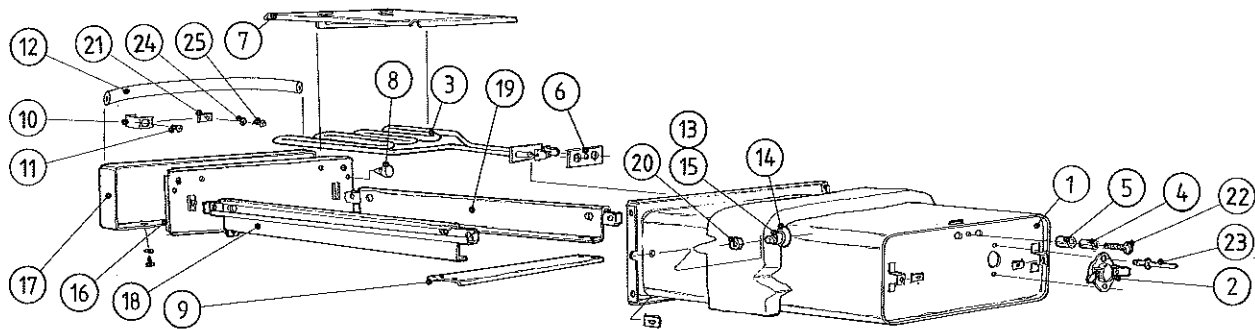

GENERAL ASSEMBLY 595 NON THERMOWAVE MODEL DIAGRAM

SWITCH PANEL ASSEMBLY 1U602W (NEPTUNE)

CERAMIC HOB ASSEMBLY 595

RADIANT HOB ASSEMBLY 595

OVEN ASSEMBLY NON THERMOWAVE MODELS AS FITTED TO:- 1U602W & 1U601W

GRILL COMPARTMENT & DOOR ASSEMBLY

DOOR ASSEMBLY

WARMER DRAWER ASSEMBLY