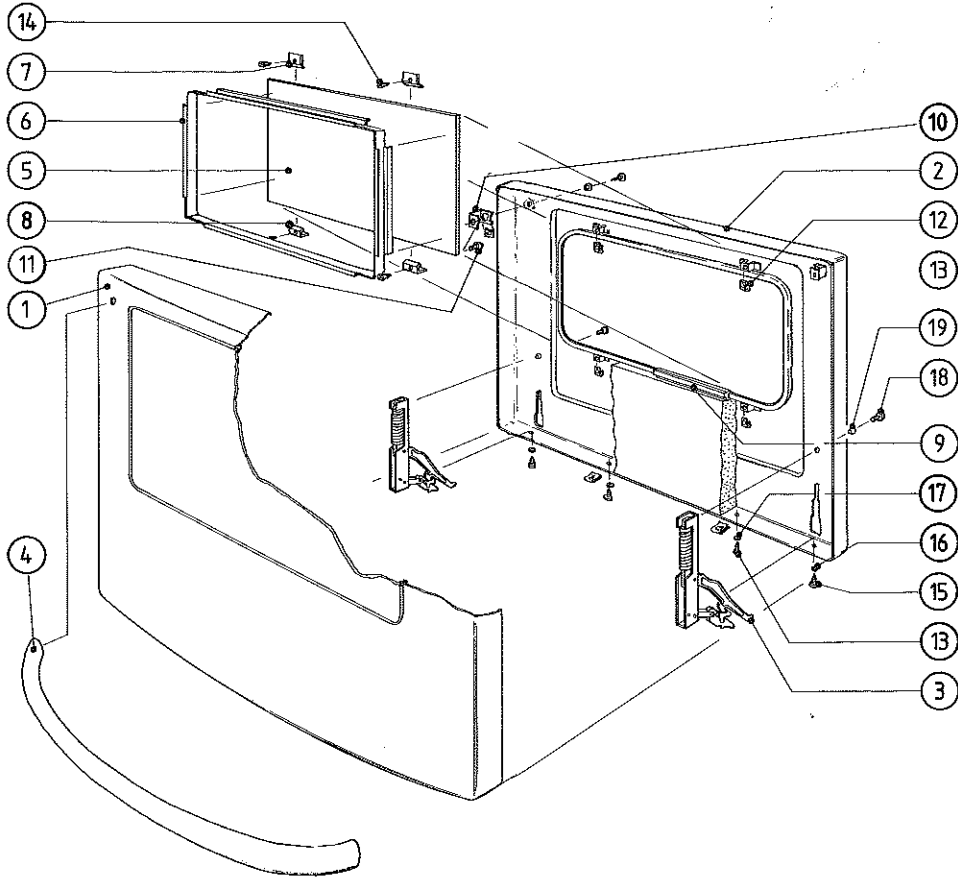

GENERAL ASSEMBLY 595 NON THERMOWAVE MODEL DIAGRAM

SWITCH PANEL ASSEMBLY 1U602W (NEPTUNE)

CERAMIC HOB ASSEMBLY 595

RADIANT HOB ASSEMBLY 595

OVEN ASSEMBLY NON THERMOWAVE MODELS AS FITTED TO:- 1U602W & 1U601W

GRILL COMPARTMENT & DOOR ASSEMBLY

DOOR ASSEMBLY

WARMER DRAWER ASSEMBLY