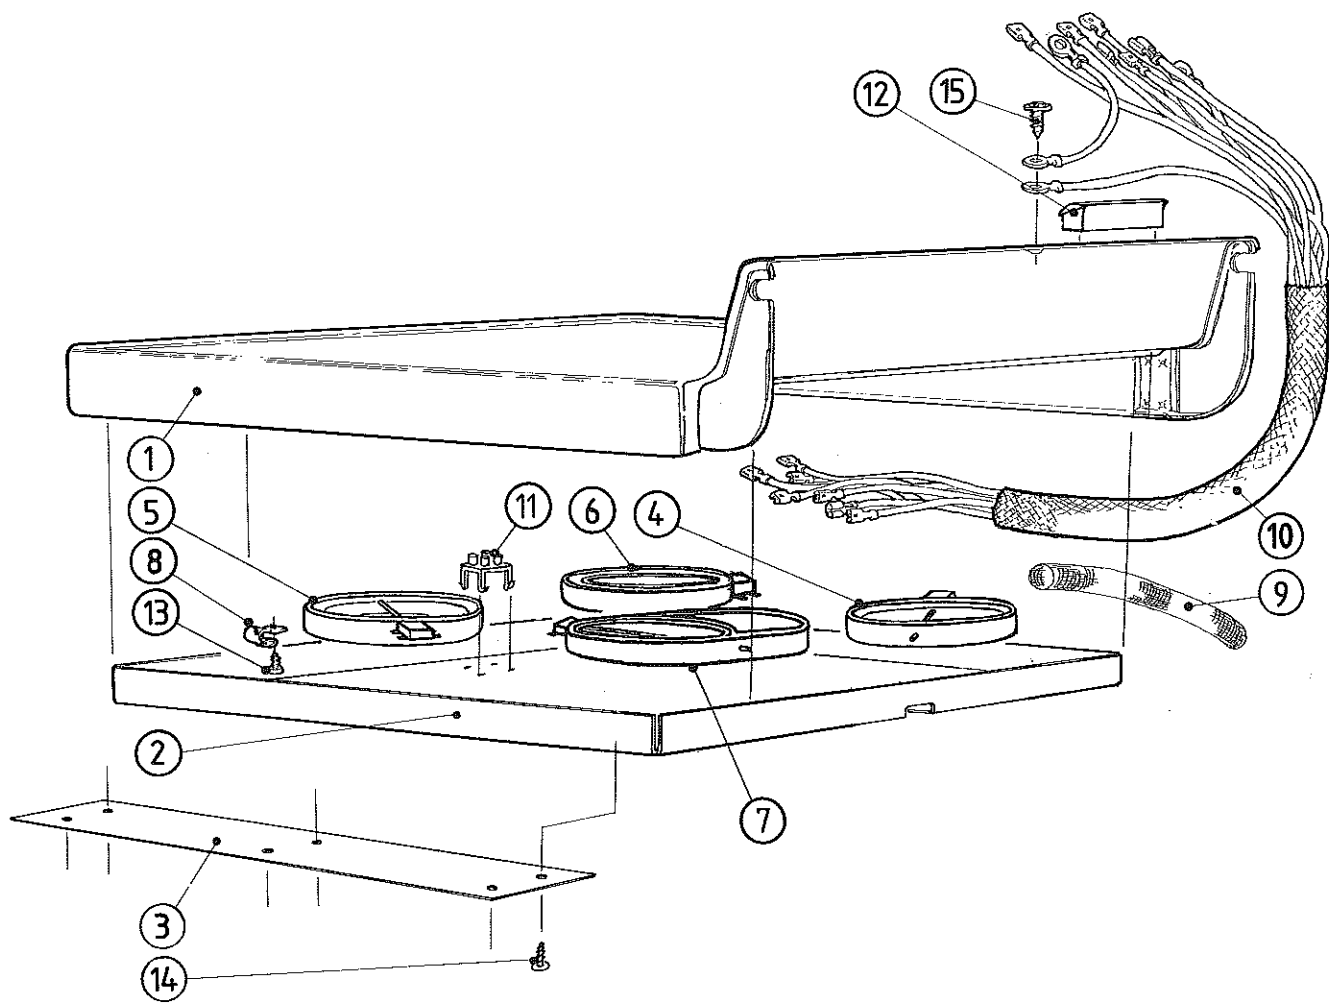

GENERAL ASSEMBLY 595 NON THERMOWAVE MODEL DIAGRAM

SWITCH PANEL ASSEMBLY 1U602W (NEPTUNE)

CERAMIC HOB ASSEMBLY 595

RADIANT HOB ASSEMBLY 595

OVEN ASSEMBLY NON THERMOWAVE MODELS AS FITTED TO:- 1U602W & 1U601W

GRILL COMPARTMENT & DOOR ASSEMBLY

DOOR ASSEMBLY

WARMER DRAWER ASSEMBLY